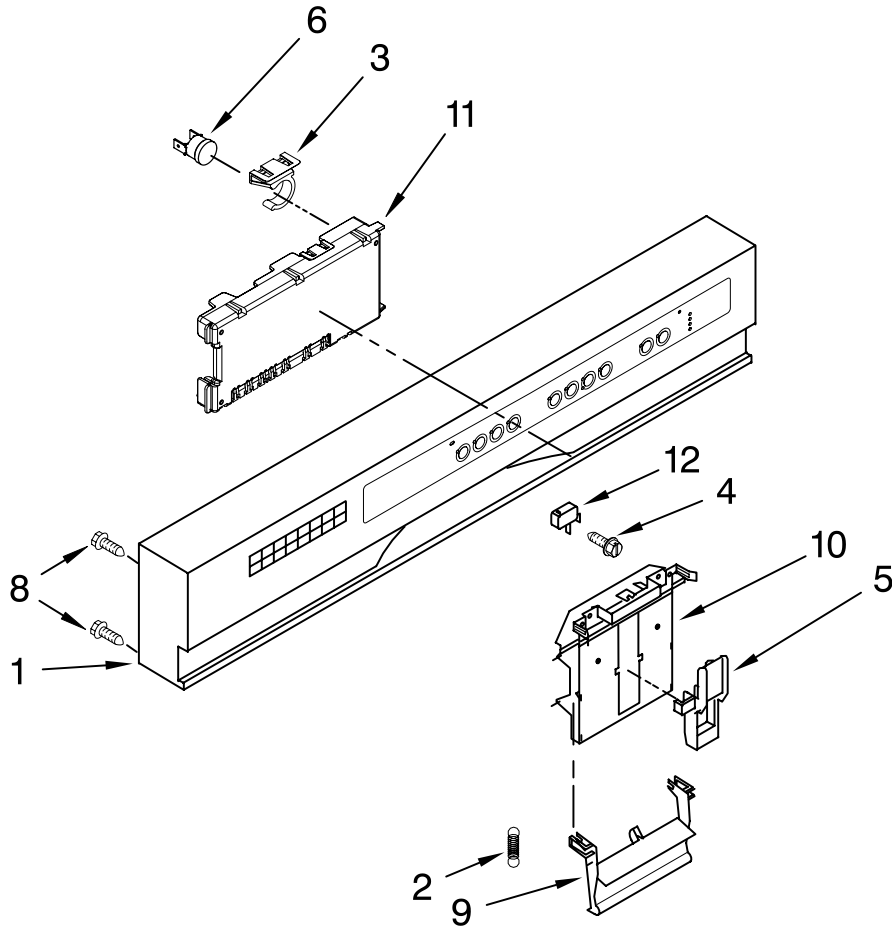

KitchenAid® DOOR AND PANEL PARTS

For Models: KUDC03ITBL2, KUDC03ITBS2
(Black) (Stainless)

UNDERCOUNTER
DISHWASHER

Illus. No.	Part No.	DESCRIPTION
1		Literature Parts
	W10078153	Instructions, Installation
	W10084091	Guide, Use & Care Spanish
	W10111124	Energy Guide
	W10084169	Guide, Use & Care English
	W10082651	Tech Sheet
2		Arm, Hinge
	8534854	Left
	8534853	Right
3	8564886	Stiffener, Door
4	8542577	Insulation, Door
5		Access Panel
	8573255	Black
6		Panel, Full Front (Includes Items 4, 11 & 12)
	W10077995	Black
	W10137620	Stainless
7		Toe Panel (Includes #13)
	8573286	Black
8	302868	Screw
9	304392	Screw
10	3400071	Screw
11		Nameplate
	W10021860	Black
	W10021850	Stainless
12	2004333	Nut
13	8269016	Clip, Ground

FOR ORDERING INFORMATION REFER TO PARTS PRICE LIST

CONTROL PANEL PARTS

For Models: KUDC03ITBL2, KUDC03ITBS2
(Black) (Stainless)

Illus. No.	Part No.	DESCRIPTION
1		Console Assembly (Includes Insert)
	W10084152	Black
2	8268540	Spring, Handle
3	8546546	Clip, BI-Metal
4	3400412	Screw
5	8524471	Actuator, Latch
6	661663	BI-Metal
8	3369051	Screw
9		Handle, Latch
	8269117	Black
10	8524476	Bolt, Latch
11	W10084142	Control, Electronic
12	8269209	Switch, Door